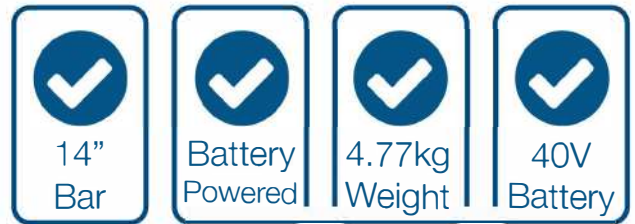

### Specification

Model	HYC40LI
Start Method	Battery
Bar (Inches)	14
Voltage (v)	40
Run Time (mins)	58
Gross Weight (kg)	6.68
Power (w)	1200
Chain Speed (RPM) (m/s)	17
Fully Assembled Dimenions H x W x L (mm)	22x230x1130
Net Weight (kg)	4.77